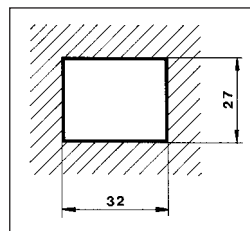

## Totalizing Counters „Piccolo“

- Miniature size
- 4, 5, 6 or 7-digit display
- Connection with AMP plug
- With or without reset
- Simple attachment

Display	4, 5, 6 or 7-digit, depending on version
Digit height	4 mm
Supply voltage $V_{op}$	according to order information table $\pm 10\%$ , 230 VAC $+6-10\%$
Current consumption	DC versions 1.5 W; AC versions 2.5 VA
Operating temperature	- 10 ... + 50 °C
Storage temperature	- 20 ... + 85 °C
El. connection	AMP plug 0.8 x 2.8 mm
Mounting	Central or clamping spring attachment, depending on version
Protection class (EN 60529)	Typ 872/874/876/877 - front IP 40 - connections IP 00
	Typ 873/875 - front IP 30 - connections IP 00
General design	EN 61010-1 Protection class II Contamination class 2 Overvoltage category II
Noise emittance EMC	EN 50081-2
Noise immunity EMC	EN 50082-2
Duty cycle at 25 °C	100 %
Maintenance-free operation	$10^7$ pulses
Weight	approx. 80 g
Approvals	UL: E 41784-6
Count input	adding
Pulse length min.	DC versions 25 ms, AC versions 50 ms
Counting frequency max.	DC versions 20 Hz, AC versions 10 Hz
Pulse duty factor	1:1
Reset	depending on version - manual with button - none

### CONNECTION DIAGRAM

DIMENSIONS

ORDER INFORMATION

Counters with central attachment

Voltage	Ω
12 V DC	120
24 V DC	375
24 V AC	190
110 V AC	5000
230 V AC	6000

Attaching socket

5-digit without reset		with reset	7-digit without reset	
0 874 026*		0 875 026	0 877 026	
0 874 027		0 875 027	0 877 027	
			0 877 032	
0 874 033			0 877 033	
0 874 034		0 875 034	0 877 034	
2 873 026		2 875 004	2 875 004	