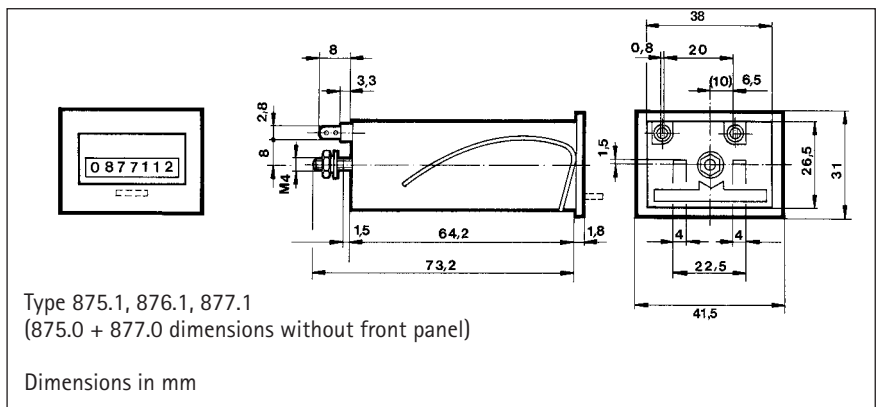

## Totalizing Counters „Piccolo“

- Miniature size
- 4, 5, 6 or 7-digit display
- Connection with AMP plug
- With or without reset
- Simple attachment

Display	4, 5, 6 or 7-digit, depending on version
Digit height	4 mm
Supply voltage $V_{op}$	according to order information table $\pm 10\%$ , 230 VAC $+6-10\%$
Current consumption	DC versions 1.5 W; AC versions 2.5 VA
Operating temperature	- 10 ... + 50 °C
Storage temperature	- 20 ... + 85 °C
El. connection	AMP plug 0.8 x 2.8 mm
Mounting	Central or clamping spring attachment, depending on version
Protection class (EN 60529)	Typ 872/874/876/877 - front IP 40 - connections IP 00
	Typ 873/875 - front IP 30 - connections IP 00
General design	EN 61010-1 Protection class II Contamination class 2 Overvoltage category II
Noise emittance EMC	EN 50081-2
Noise immunity EMC	EN 50082-2
Duty cycle at 25 °C	100 %
Maintenance-free operation	$10^7$ pulses
Weight	approx. 80 g
Approvals	UL: E 41784-6
Count input	adding
Pulse length min.	DC versions 25 ms, AC versions 50 ms
Counting frequency max.	DC versions 20 Hz, AC versions 10 Hz
Pulse duty factor	1:1
Reset	depending on version - manual with button - none

### CONNECTION DIAGRAM

DIMENSIONS

ORDER INFORMATION

Counters with central attachment

Voltage	Ω
12 V DC	120
24 V DC	375
24 V AC	190
110 V AC	5000
230 V AC	6000

Attaching socket

5-digit without reset		with reset	7-digit without reset	
0 874 026*		0 875 026	0 877 026	
0 874 027		0 875 027	0 877 027	
			0 877 032	
0 874 033			0 877 033	
0 874 034		0 875 034	0 877 034	
2 873 026		2 875 004	2 875 004	