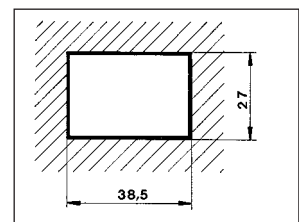

## Totalizing Counters „Piccolo“

- Miniature size
- 4, 5, 6 or 7-digit display
- Connection with AMP plug
- With or without reset
- Simple attachment

Display	4, 5, 6 or 7-digit, depending on version
Digit height	4 mm
Supply voltage $V_{op}$	according to order information table $\pm 10\%$ , 230 VAC $+6-10\%$
Current consumption	DC versions 1.5 W; AC versions 2.5 VA
Operating temperature	- 10 ... + 50 °C
Storage temperature	- 20 ... + 85 °C
El. connection	AMP plug 0.8 x 2.8 mm
Mounting	Central or clamping spring attachment, depending on version
Protection class (EN 60529)	Typ 872/874/876/877 - front IP 40 - connections IP 00
	Typ 873/875 - front IP 30 - connections IP 00
General design	EN 61010-1 Protection class II Contamination class 2 Overvoltage category II
Noise emittance EMC	EN 50081-2
Noise immunity EMC	EN 50082-2
Duty cycle at 25 °C	100 %
Maintenance-free operation	$10^7$ pulses
Weight	approx. 80 g
Approvals	UL: E 41784-6
Count input	adding
Pulse length min.	DC versions 25 ms, AC versions 50 ms
Counting frequency max.	DC versions 20 Hz, AC versions 10 Hz
Pulse duty factor	1:1
Reset	depending on version - manual with button - none

### CONNECTION DIAGRAM

DIMENSIONS

ORDER INFORMATION

Counters with central attachment

Voltage	Ω
12 V DC	120
24 V DC	375
24 V AC	190
110 V AC	5000
230 V AC	6000

Attaching socket

5-digit without reset		with reset	7-digit without reset	
0 874 026*		0 875 026	0 877 026	
0 874 027		0 875 027	0 877 027	
			0 877 032	
0 874 033			0 877 033	
0 874 034		0 875 034	0 877 034	
2 873 026		2 875 004	2 875 004	