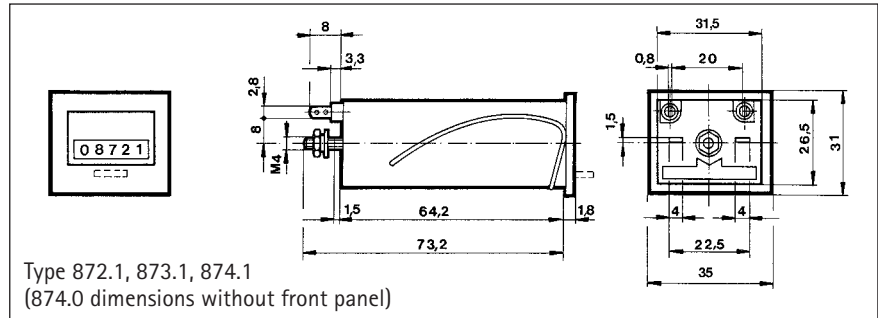

## Totalizing Counters „Piccolo“

- Miniature size
- 4, 5, 6 or 7-digit display
- Connection with AMP plug
- With or without reset
- Simple attachment

Display	4, 5, 6 or 7-digit, depending on version
Digit height	4 mm
Supply voltage $V_{op}$	according to order information table $\pm 10\%$ , 230 VAC $+6-10\%$
Current consumption	DC versions 1.5 W; AC versions 2.5 VA
Operating temperature	- 10 ... + 50 °C
Storage temperature	- 20 ... + 85 °C
El. connection	AMP plug 0.8 x 2.8 mm
Mounting	Central or clamping spring attachment, depending on version
Protection class (EN 60529)	Typ 872/874/876/877 - front IP 40 - connections IP 00
	Typ 873/875 - front IP 30 - connections IP 00
General design	EN 61010-1 Protection class II Contamination class 2 Overvoltage category II
Noise emittance EMC	EN 50081-2
Noise immunity EMC	EN 50082-2
Duty cycle at 25 °C	100 %
Maintenance-free operation	$10^7$ pulses
Weight	approx. 80 g
Approvals	UL: E 41784-6
Count input	adding
Pulse length min.	DC versions 25 ms, AC versions 50 ms
Counting frequency max.	DC versions 20 Hz, AC versions 10 Hz
Pulse duty factor	1:1
Reset	depending on version - manual with button - none

### CONNECTION DIAGRAM

DIMENSIONS

ORDER INFORMATION

Counters with central attachment

Voltage	Ω
12 V DC	120
24 V DC	375
24 V AC	190
110 V AC	5000
230 V AC	6000

Attaching socket

5-digit without reset		with reset	7-digit without reset	
0 874 026*		0 875 026	0 877 026	
0 874 027		0 875 027	0 877 027	
			0 877 032	
0 874 033			0 877 033	
0 874 034		0 875 034	0 877 034	
2 873 026		2 875 004	2 875 004	