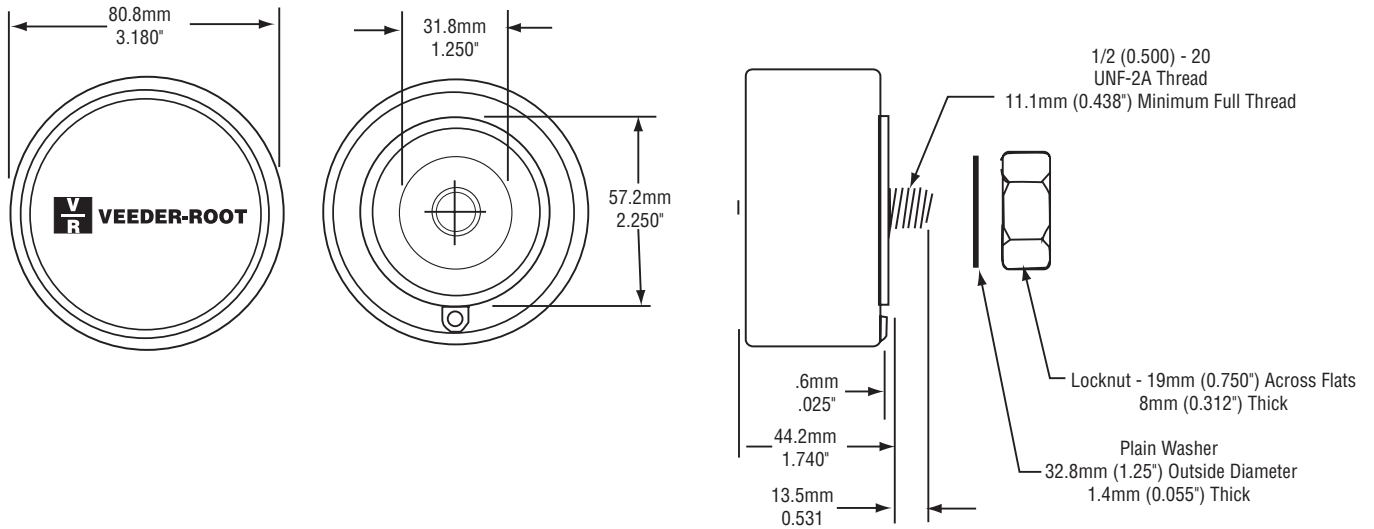

HUBODOMETER DIMENSIONS

HUBODOMETER INSTALLATION INSTRUCTIONS

A. MOUNTING. Hubodometers can be mounted on a Veeder-Root bracket or hub cap. Concentricity of the hubodometer to axle must be within 0.062" (1.6mm).

B. INSTALLATION. Install the hubodometer as follows:

1. Insert the hubodometer mounting stud into the mounting hole.
2. Install the washer over the stud and secure with the lock nut.
3. Torque the nut to 18 to 22 lb-ft. (24 to 30 N-m) maximum.
4. If installation is on a Veeder-Root bracket, install bracket per provided instructions.
5. Refer to instructions provided with hubodometer for additional procedures.
6. Consult Veeder-Root regarding any unusual application, installation, or possible modification of this basic design.

C. CLEANING. Use a mild detergent and water to clean the hubodometer's crystal front.

NOTE. To calculate the number of revolutions per mile of your tire.

1. Measure the distance from the center of the hub to the ground.
2. Double that number (X2) and then multiply the result by 3.1416. Divide this result by 12.
3. Divide the number 5280 by the result from step #2 (5280 ÷ #2 result). This will provide the number of revolutions your tire will make per mile.
4. For revolutions per kilometer multiply calculated revolutions per mile by 0.621.