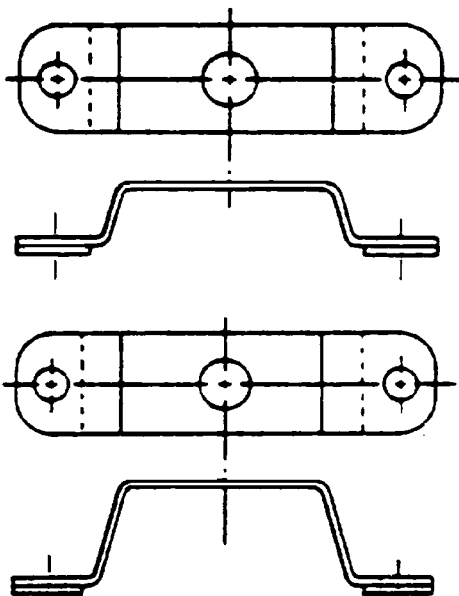

HUBODOMETER MOUNTING BRACKETS

Bolt Circle Dia. (in.)	Stud Size (in.)	Part No.
Universal Bracket		325614-101
7	5/8	325614-107
7	3/4	325614-108
7-1/4	9/16	325614-109
Over Hubcap Bracket 5-1/2 x 3-1/2	5/16	325614-012